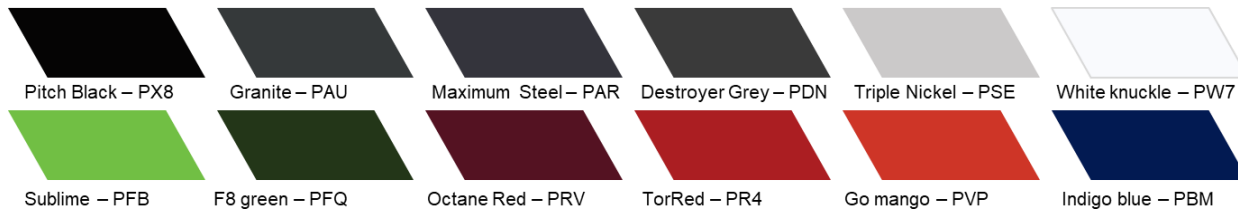

**OPTIONAL ON CONFIGURATION:**

Opt string: ADG,GJX9,NHK

**ADG Technology group**

- Advanced Brake Assist (BGG)
- Rain Sensitive Windshield Wipers (JHC)
- Auto High Beam Headlamp Control (LMS)
- Full Speed Fwd Collision Warn Plus (LSU)
- Adaptive Cruise Control w/Stop (NH3)
- Power Tilt/Telescope Steering Column (SUB)
- Lane Departure Warning Plus (LAS)

**NHK Engine block heater**

WEB: 20X9.5 SRT LowGloss Black Perf Whls

**EXTERIOR COLOR:**

<b>PAR</b>	Maximum Steel Met. Clear Coat	<b>PRV</b>	Octane Red Pearl Coat
<b>PAU</b>	Granite Pearl Coat	<b>PSE</b>	Triple Nickel Clear Coat
<b>PBM</b>	Indigo Blue	<b>PVP</b>	Go Mango
<b>PDN</b>	Destroyer Grey Clear Coat	<b>PW7</b>	White Knuckle Clear Coat
<b>PFB</b>	Sublime Pearl Coat	<b>PX8</b>	Pitch Black Clear Coat
<b>PQD</b>	B5 Blue Pearl Coat		
<b>PR3</b>	TorRed Clear Coat		