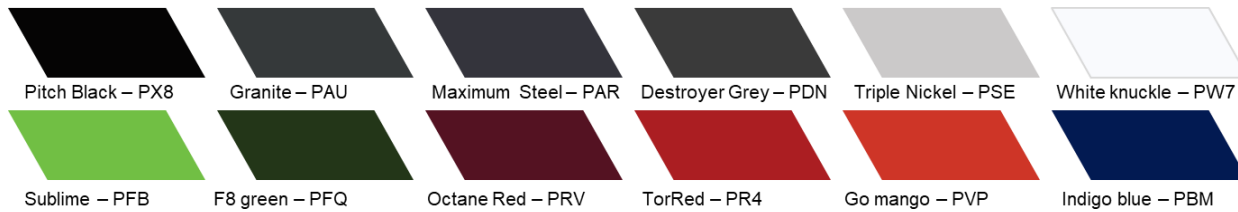

EXTERIOR COLOR:

- **PAR** Maximum Steel Met. Clear Coat
- **PAU** Granite Pearl Coat
- **PBM** Indigo Blue
- **PDN** Destroyer Grey Clear Coat
- **PFB** Sublime Pearl Coat
- **PQD** B5 Blue Pearl Coat
- **PR3** TorRed Clear Coat

- **PRV** Octane Red Pearl Coat
- **PSE** Triple Nickel Clear Coat
- **PVP** Go Mango
- **PW7** White Knuckle Clear Coat
- **PX8** Pitch Black Clear Coat

STANDARD EQUIPMENT (where not replaced by a package):

- **JJJ** 12V Auxiliary Power Outlet
- **JKW** 12V Center Console Power Outlet
- **NLQ** 18.5 Gallon Fuel Tank
- **JCG** 180 MPH Primary Speedometer
- **X9B** 1-Yr. SiriusXM Radio Service
- **WEB** 20X9.5 SRT LowGloss Black Perf Whls
- **BAJ** 220 Amp Alternator
- **DR4** 230MM Rear Axle
- **TW8** 275/40ZR20 All Season Perf Tires
- **RD7** 276 Watt Amplifier
- **RHM** 2-Piece Shark Fin Antenna
- **BNC** 3 Mode Electronic Stability Control
- **DPM** 3.09 Rear Axle Ratio
- **NAS** 50 State Emissions
- **X9M** 5-Year SiriusXM Traffic Service
- **X9N** 5-Year SiriusXM Travel Link Service
- **RCJ** 6 Premium Speakers
- **ESG** 6.4L V8 SRT HEMI MDS Engine
- **BCN** 730 Amp Maintenance Free Battery
- **RFL** 8.4" Touchscreen Display

- **DFK** 8-Spd Auto 8HP70 Transmission
- **GAP** Acoustic Front Door Glass
- **GAK** Acoustic Windshield
- **NEE** Active Exhaust
- **CBD** Active Head Restraints
- **SMC** Adaptive Damping Suspension
- **CGB** Adv SRT Multistage Front Air Bags**
- **HAF** Air Cond ATC w/Dual Zone Control
- **JMA** Air Filtering
- **BNP** All Speed Traction Control
- **X8N** Alumn Front Suspension Parts Module
- **BR7** Anti-Lock 4-WHL Disc 6 Piston Brakes
- **DSA** Anti-Spin Differential Rear Axle
- **RFP** Apple CarPlay
- **LEX** Auto Adjust in Reverse Ext Mirrors
- **GNZ** Auto Dim Exterior Driver Mirror
- **LMG** Automatic Headlamps
- **DHD** AutoStick (R) Automatic Transmission
- **LPQ** Bi-Function Hid Projector H/Lamps
- **MFN** Black Grille