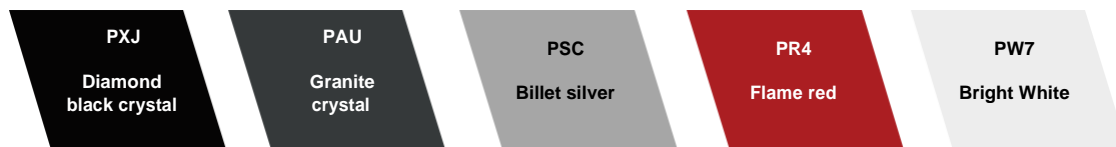

2021 RAM 1500 Crew Cab 4x4 Laramie Black

PRODUCT FEATURES

Model: Ram 1500 4x4 Crew Cab
Version Code: DT6P98 25H DT-BL-S
Engine: HEMI 5.7 L MDS 395 HP / 295 kW / 556 Nm
Drivetrain: 8 speed Automatic – 4WD Full time
Interiors: *GJ Leather Trimmed Bucket Seat – 5 seats
 - X9 Black Seats – Black Interior

ASH Night edition Appearance group
MR7 Electric Side Step
WPM 22x9.0 Black Painted Wheels

EXTERIOR COLOR:

INTERIOR & WHEELS

22x9.0-inch Black Painted wheels (WPM)

PACKAGE DESCRIPTION

ASH Night Edition Appearance group

TY4: 285/45R22XL BSW All Season Tires
 CAC: Bucket Seats
 GT5: Body Color Premium Power Mirrors
 MFA: Black Headlamp Bezels
 MGB: Sport Performance Hood
 MNK: Body Color Door Handles
 CAK: Rr 60/40 Folding Split Recline Seat
 *GJ: Leather Trimmed Bucket Seats
 TY4: 285/45R22XL BSW All Season Tires
 WPH: 22x9.0 Forged Alum Wheel
 MRU Black Tubular Side Steps
 M17: Black Exterior Badging Trucks
 X8S: Center Console Parts Module
 LEP: Body Color Exterior Mirrors
 NEP: Dual Exhaust with Black Tips
 XS4: Black Interior Accents
 MBP: Body Color Front Bumper
 MFS: Grille-Surr 3 Black Texture 2 Black
 MBQ: Body Color Rear Bumper w/Step Pads
 CUP: Full Length Upgraded Floor Console