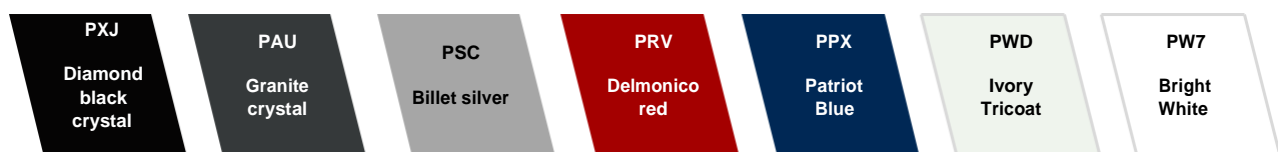

2020 RAM 1500 Crew Cab 4x4 Limited

PRODUCT FEATURES

Model: Ram 1500 4x4 Crew Cab
Version Code: DT6M98 27M eDT-LI-D
Engine: HEMI 5.7 L MDS 395 HP / 295 kW / 556 Nm
Drivetrain: 8 speed Automatic – 4WD Full time
Interiors: *DL Premium Leather Bucket Seat – 5 seats
 - X9 Black Seats – Black Interior

OPTIONAL ON CONFIGURATION:

ALN	Fr/Rr Body color bumper	EZL	eTorque Mild Hybrid Engine
GWJ	Full Sunroof, Power Front / Fixed Rear		

EXTERIOR COLOR:

INTERIOR & WHEELS

22x9.0-inch Aluminum wheels (WPZ)

PACKAGE DESCRIPTION