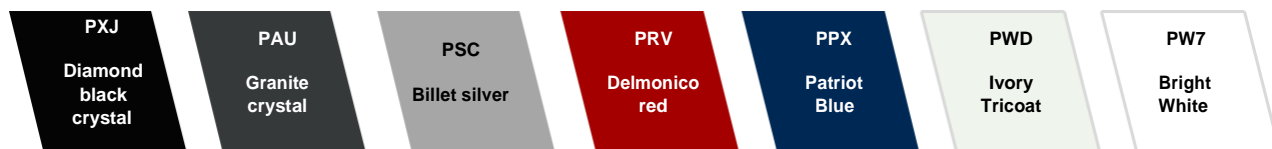

**LPG** Rear Fog lamps

**MR7** Power side step

**UJX** 12-inch touchscreen with NAV w/ EU maps

### OPTIONAL ON CONFIGURATION:

**ALN** Fr/Rr Body color bumper

**GWJ** Full Sunroof, Power Front / Fixed Rear

**EZL** eTorque Mild Hybrid Engine

### EXTERIOR COLOR: